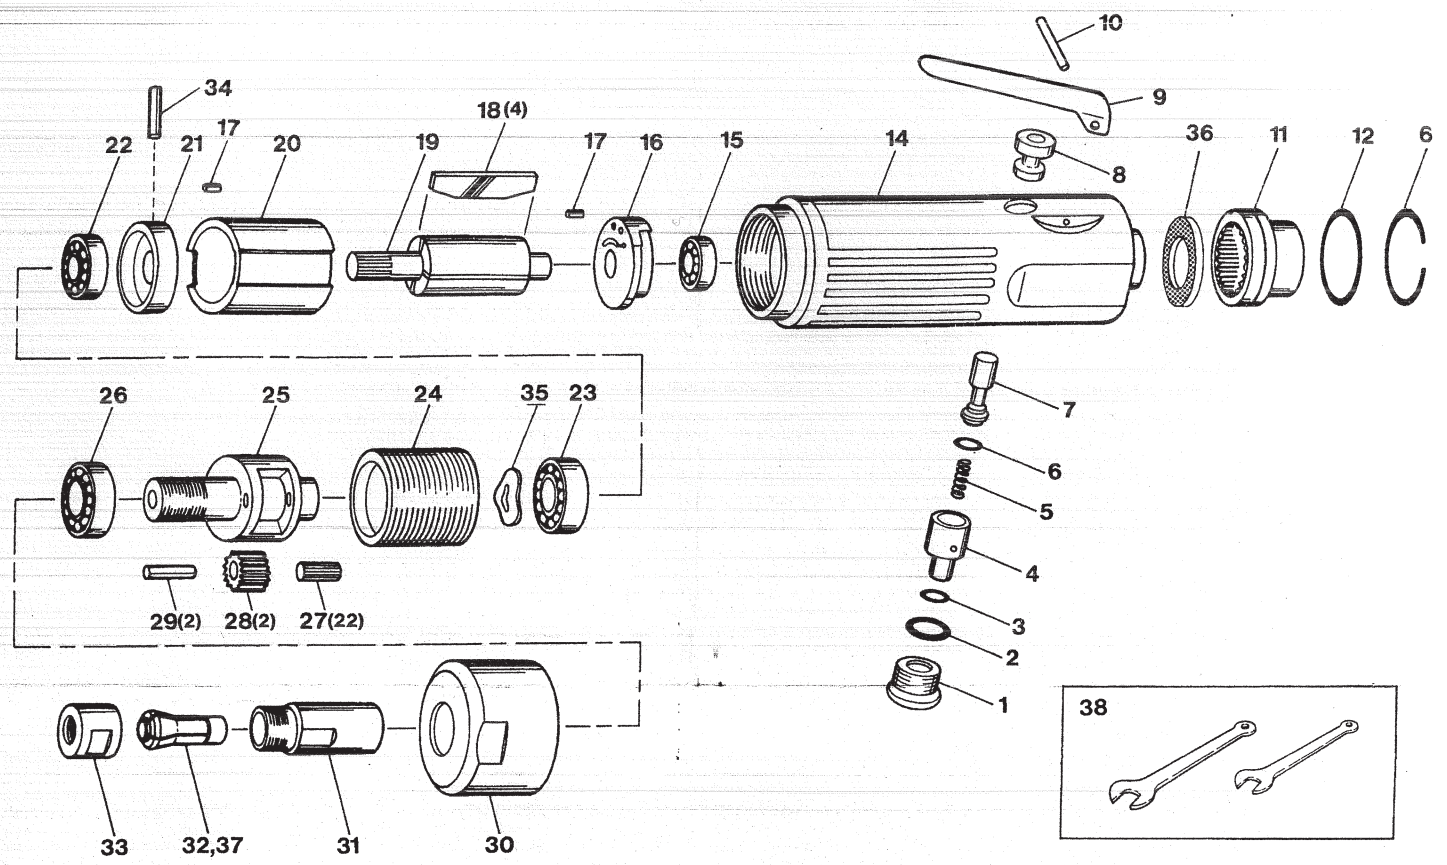

STRAIGHT DIE GRINDER (SHANK SIZE:1/4")

EXPLODED VIEW

PARTS LIST

Index No.	Parts No.	Description	Qty. Per tool
1	52301	Valve Screw	1
2	52302	"O" Ring	1
3	52303	"O" Ring	1
4	52304	Air Regulator	1
5	52305	Spring	1
6	52306	"O" Ring	1
7	52307	Valve Stem	1
8	52308	Valve Bushing	1
9	52309	Throttle Lever	1
10	52310	Lever Pin	1
11	52311	Exhaust Sleeve	1
12	52312	"O" Ring	1
13	52313	Retainer Ring	1
14	52314	Motor Housing Assy Incl: (8)	1
15	52315	Ball Bearing	1
16	52316	Rear End Plate	1
17	52317	Motor Pin	2
18	52318	Rotor Blade	4
19	52319	Rotor	1
20	52320	Cylinder	1
21	52321	Front End Plate	1
22	52322	Ball Bearing	1
23	52323	Ball Bearing	1
24	52324	Internal Gear	1
25	52325	Planet Cage	1
26	52326	Ball Bearing	1
27	52327	Needle Bearing	22
28	52328	Planet Gear	2
29	52329	Planet Pin	2

Index No.	Parts No.	Description	Qty. Per tool
30	52330	Housing Cap	1
31	52331	Pinion	1
32	52332	1/4" Collet	1
33	52333	Collet Nut	1
34	52334	Roll Pin	1
35	52335	Wave Washer	1
36	52336	Muffler (not used)	1
37	52337	6mm Collet	1
38	52338	Spanner Set	1