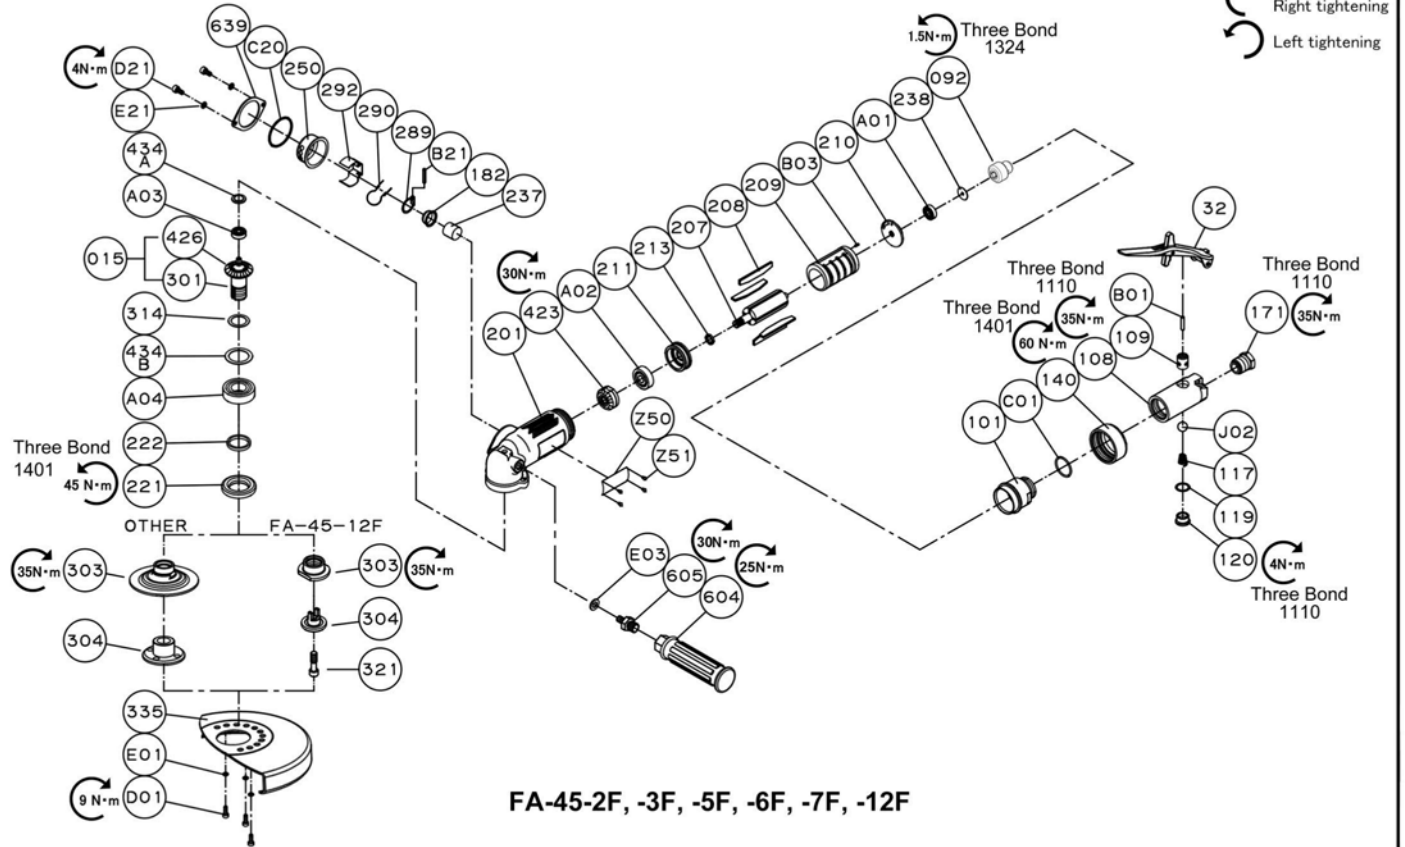

EXPLODED VIEW

FA-45-2F, -3F, -5F, -6F, -7F, -12F

PARTS LIST

Index No.	Fuji No.	Parts No.	Parts Name	Qty
FA-45-2F, -3F, -5F, -6F, -7F, -12F				
—	A-206001-00	5412104915	Housing Cover Ass'y (NPT)	1
101	A-200101-01	5412070113	Housing Cover	1
140	A-200140-00	5412060604	Cup Nut	1
—	NP-0740	5412060277	Warning Sticker	1
—	NP-0742	5412060282	Warning Sticker	1
C01	O-S26	5412055235	*O*Ring	1
—	A-206003-00	5412104916	Throttle Valve Body Ass'y (NPT)	1
108	A-206108-00	5412104910	Throttle Valve Body	1
(109)	—	—	Throttle Valve Bushing	1
117	G-105117-00	5412053828	Throttle Valve Spring	1
119	G-028119-00	5412053727	Throttle Valve Cover Packing	1
120	G-028120-00	5412053728	Throttle Valve Cover	1
171	IB-403NS0	5412054490	Inlet Bushing (NPT)	1
B01	NR-423FR	5412055147	Throttle Valve Rod	1
J02	B-1/2U	5412070178	Ball	1
—	NP-0445	5412104436	CE Sticker	1
32	A-203019-01	5412105215	(F) Lock Lever Ass'y	1
—	A-200012-00	5412070111	Exhaust Cover Ass'y	1
182	W-065182-00	5412056711	Strainer	1
237	A-094237-00	5412050489	Muffler Pad	1
250	A-200250-00	5412060618	Exhaust Cover	1
289	A-110289-00	5412050602	Muffler Plate	1
290	A-200290-00	5412060619	Muffler Spring	1
292	A-110292-00	5412050604	Muffler Plate Holder	1
B21	SP-322	5412056283	Spring Pin	1
C20	O-S40	5412055255	*O*Ring	1
—	A-206072-03	5412104957	Wheel Guard Ass'y	1
335	A-206335-00	5412104880	Wheel Guard	1
D01	CS-512	5412070413	Cap Screw	3
E01	SW-5	5412056414	Spring Washer	3
—	NP-0741	5412060281	Label	1