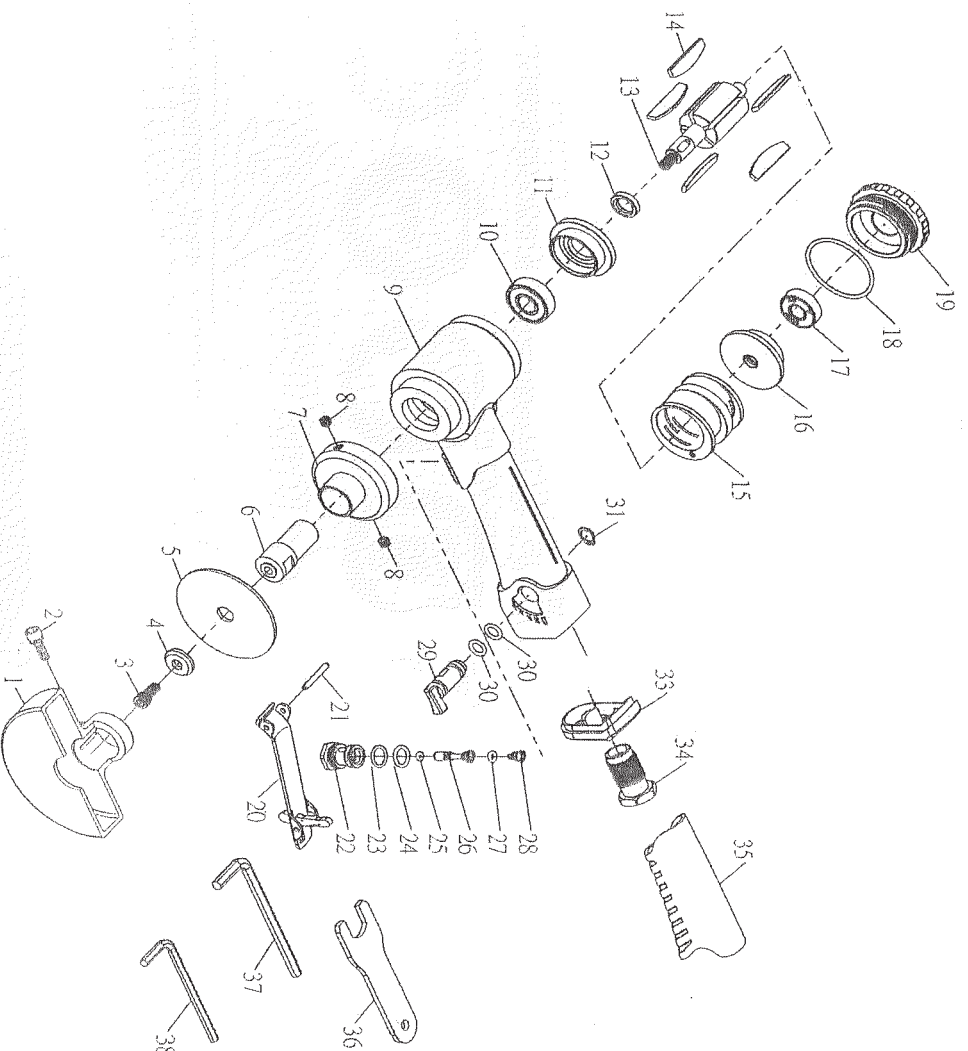

AIXIA

Modelo 568 CORTADORA

PARTS LIST

No.	Parts No.	Description	Qty
1	M5068-01	Wheel Cover	1
2	M5068-02	Cap Screw	1
3	M5068-03	Pan Head Screw (M6x12)	1
4	M5068-04	Spacer	1
5	M5068-05	Pad	1
6	M5068-06	Power Shaft	1
7	M5068-07	Clamp Nut	1
8	M5068-08	Set Screw (M5x5)	2
9	M5068-09	Housing	1
10	M5068-10	Ball Bearing (6000ZZ)	1
11	M5068-11	Front End Plate	1
12	M5068-12	Spacer	1
13	M5068-13	Rotor	1
14	M5068-14	Rotor Blade	5
15	M5068-15	Cylinder	1
16	M5068-16	Rear End Plate	1
17	M5068-17	Ball Bearing (608ZZ)	1
18	M5068-18	O-Ring (S38)	1
19	M5068-19	Cap	1

No.	Parts No.	Description	Qty
20	M5068-20	Throttle Lever Assy	1
21	M5068-21	Spring Pin (Φ3x20)	1
22	M5068-22	Valve Body	1
23	M5068-23	O-Ring (S11.2)	1
24	M5068-24	O-Ring (P9)	1
25	M5068-25	O-Ring (AS-004)	1
26	M5068-26	Valve Stem	1
27	M5068-27	O-Ring (P3)	1
28	M5068-28	Valve Spring	1
29	M5068-29	Air Regulator	1
30	M5068-30	O-Ring (P7)	2
31	M5068-31	External Stop Ring (STW-8)	1
33	M5068-33	Exhaust Diffuser	1
34	M5068-34	Inlet Bushing	1
35	M5068-35	Housing Cover	1
36	M5068-36	(#14) Spanner Wrench Set	1
37	M5068-37	Hatted Wrench Key (M5)	1
38	M5068-38	Hatted Wrench Key (M4)	1