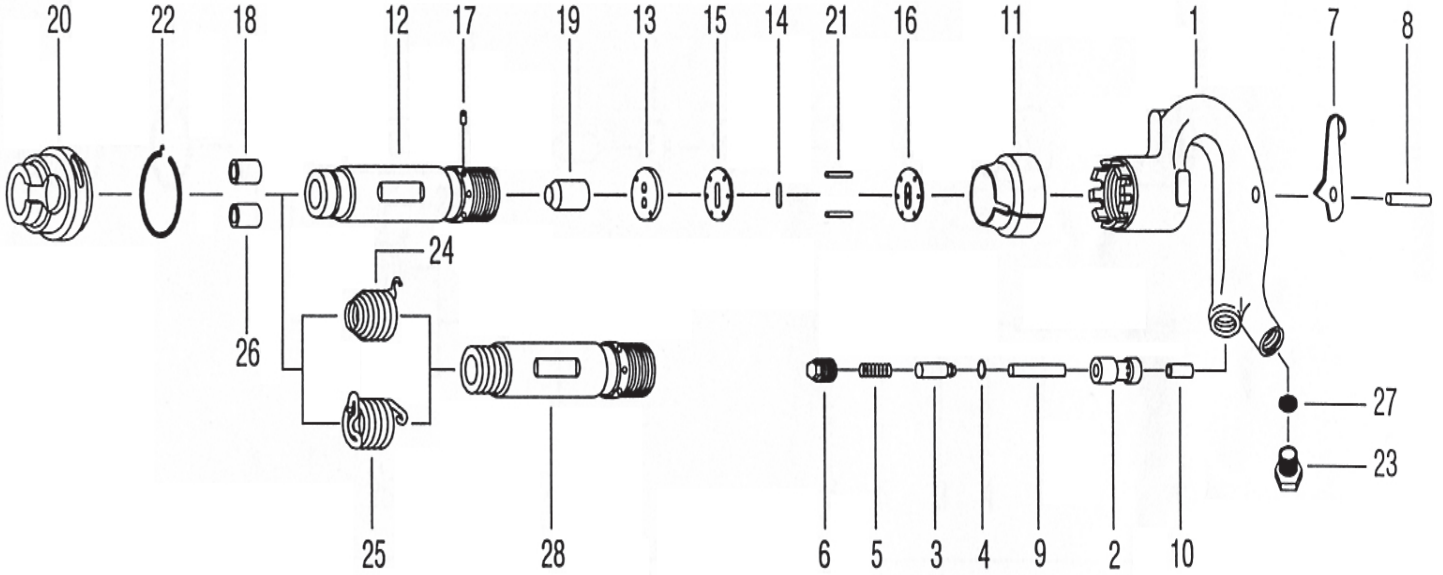

Modelo FC-01

MARTILLO CON BOQUILLA

PARTS LIST

No.	Parts No.	Description	Q'ty
1	2200-01	Handle	1
2	2200-02	Throttle Valve Bush	1
3	2200-03	Valve-Throttle	1
4	2200-04	"O" Ring(6*2)	1
5	2200-05	Throttle Valve Spring	1
6	2200-06	Plug-(1/4 NPT)	1
7	2200-07	Throttle Valve Lever	1
8	2200-08	Pin(3*16)	1
9	2200-09	Throttle Valve Pin	1
10	2200-10	Throttle Pin Bush	1
11	2200-11	Exhaust Cover	1
12	2200-12	Cylinder for ST-2200A	1
13	2200-13	Valve Sheet	1
14	2200-14	Valve	1

No.	Parts No.	Description	Q'ty
15	2200-15	Valve Case	1
16	2200-16	Valve Cover	1
17	2200-17	Clutch	1
18	2200-18	(Hex.) Chisel Bush	1
19	2200-19	Piston	1
20	2200-20	Retainer for ST-2200A	1
21	2200-21	Pin(3*16)	2
22	2200-22	Ring for ST-2200A	1
23	2200-23	Cap-Throttle	1
24	2200-24	Spring for ST-2200	1
25	2200-25	Spring for ST-2200	1
26	2200-26	(Round) Chisel Bush	1
27	2200-27	Brass Filtre	1
28	2200-28	Cylinder for ST-2200	1

ST-2200(A)/R(H)-P-0409A-FY