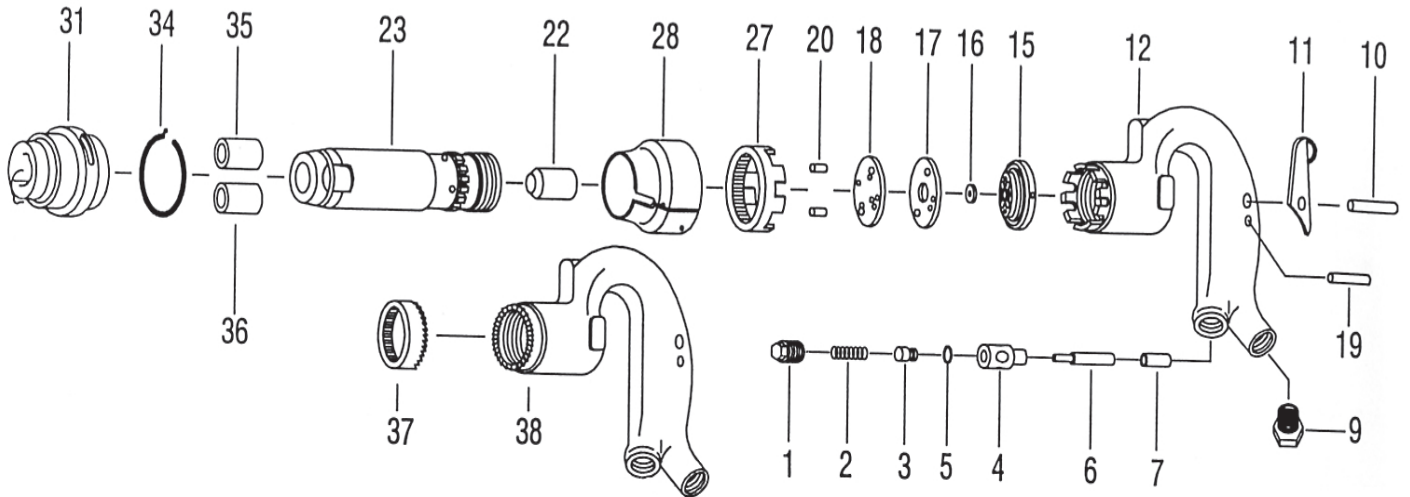

Modelo FC-4Z

MARTILLO CON BOQUILLA

PARTS LIST

No.	Parts No.	Description	Q'ty
1	2201-01	Plug-Throttle Valve [1/2"PT]	1
2	2201-02	Spring-Throttle Valve	1
3	2201-03	Valve-Throttle	1
4	2201-04	Bushing-Throttle Valve	1
5	2201-05	"O" Ring	1
6	2201-06	Pin-Push	1
7	2201-07	Bushing-Pin Push	1
9	2201-09	Bushing-Permanent	1
10	2201-10	Pin-Throttle Lever	1
11	2201-11	Lever-Throttle	1
12	2201-12	Handle	1
15	2201-15	Lid-Upper Valve Case	1
16	2201-16	Valve	1
17	2201-17	Case-Valve	1
18	2201-18	Lid-Lower Valve Case	1
19	2201-19	Pin-Stop	1

No.	Parts No.	Description	Q'ty
20	2201-20	Pin-Bowel [7.8*22.5]	2
22	2201-22	Piston For 1" & 2"	1
	2203-22	Piston For 3"	1
	2204-22	Piston For 4"	1
23	2201-23	Cylinder For 1"	1
	2202-23	Cylinder For 2"	1
	2203-23	Cylinder For 3"	1
	2204-23	Cylinder For 4"	1
27	2201-27	Lock	1
28	2201-28	Shield-Lock	1
31	2201-31	Sleeve-Retainer	1
34	2201-34	Spring-Lockcoil	1
35	2201-35	Bushing-Cylinder [R]	1
36	2201-36	Bushing-Cylinder [H]	1
37	2201-37	Lock	1
38	2201-38	Handle	1