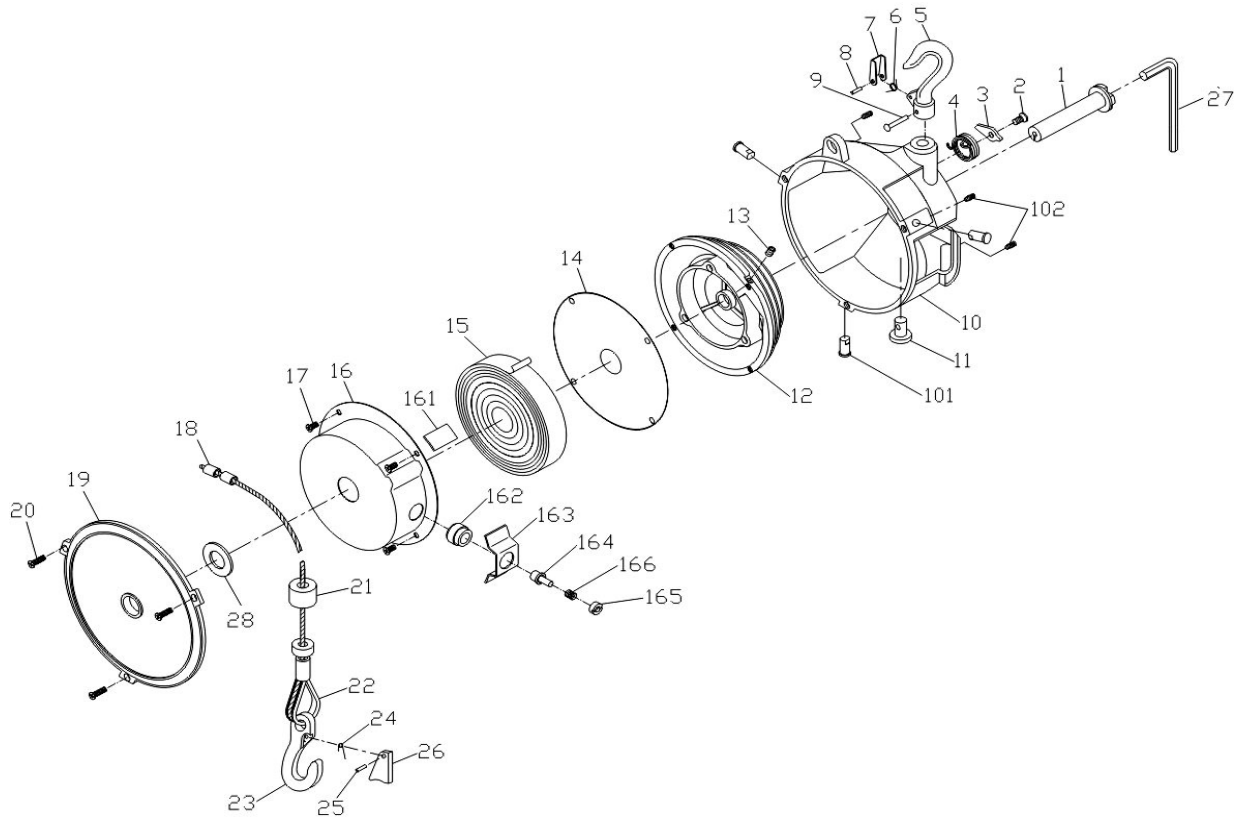

MODELO EWT-9, EWT-15 TENSOR

PARTS LIST

No.	Parts No.	Description	Q'ty
1	SA2215-01	Spindle	1
2	SA2215-02	Screw [5/16"x5/8"]	1
3	SA2215-03	Ratchet	1
4	SA2215-04	Ratchet Spring	1
5	SA2215-05	Hanger	1
6	SA2215-06	Latch Spring	1
7	SA2215-07	Latch	1
8	SA2215-08	Pin [Φ3X12mm]	1
9	SA2215-09	Rivet [Φ5x25mm]	1
10	SA2215-10S	Casing [Incl. 101(3), 102(3)]	1
11	SA2215-11	Shaft	1
12	SA2215-12	Drum	1
13	SA2215-13	Screw [3/8"x3/8"]	1
14	SA2215-14	Spring Cover	1
15	SA22090-15S1	Spring Plate set [0.9x2.8x4000mm] [Incl. 16, 161, 163] [EWT-9]	1
	SA2215-15S1	Spring Plate set [1.0x3.5x3000mm] [Incl. 16, 161, 163] [EWT-15]	1
17	SA22090-17	Screw	4
18, 21-26	SA2215-18S	Cable Set [Incl. 18(2), 21, 22, 23, 24, 25, 26]	1
19	SA2215-19	Cover	1
20	SA2215-20	Screw [M6xP1.0x15mm]	3
21	SA2215-21	Rubber Stop	1
27	SA2215-27	Spanner Key 6mm	1
28	SA2215-28	Washer [Φ16x30x2mm]	1
162	SA2215-162	Fixed Pipe	1
164	SA2215-164	Safety Pin	1
165	SA2215-165	Fixed Ring	1
166	SA2215-166	Spring [Φ0.8xΦ8.5x18.5mm]	1

SA-22090(2215)-P-1010C-YM