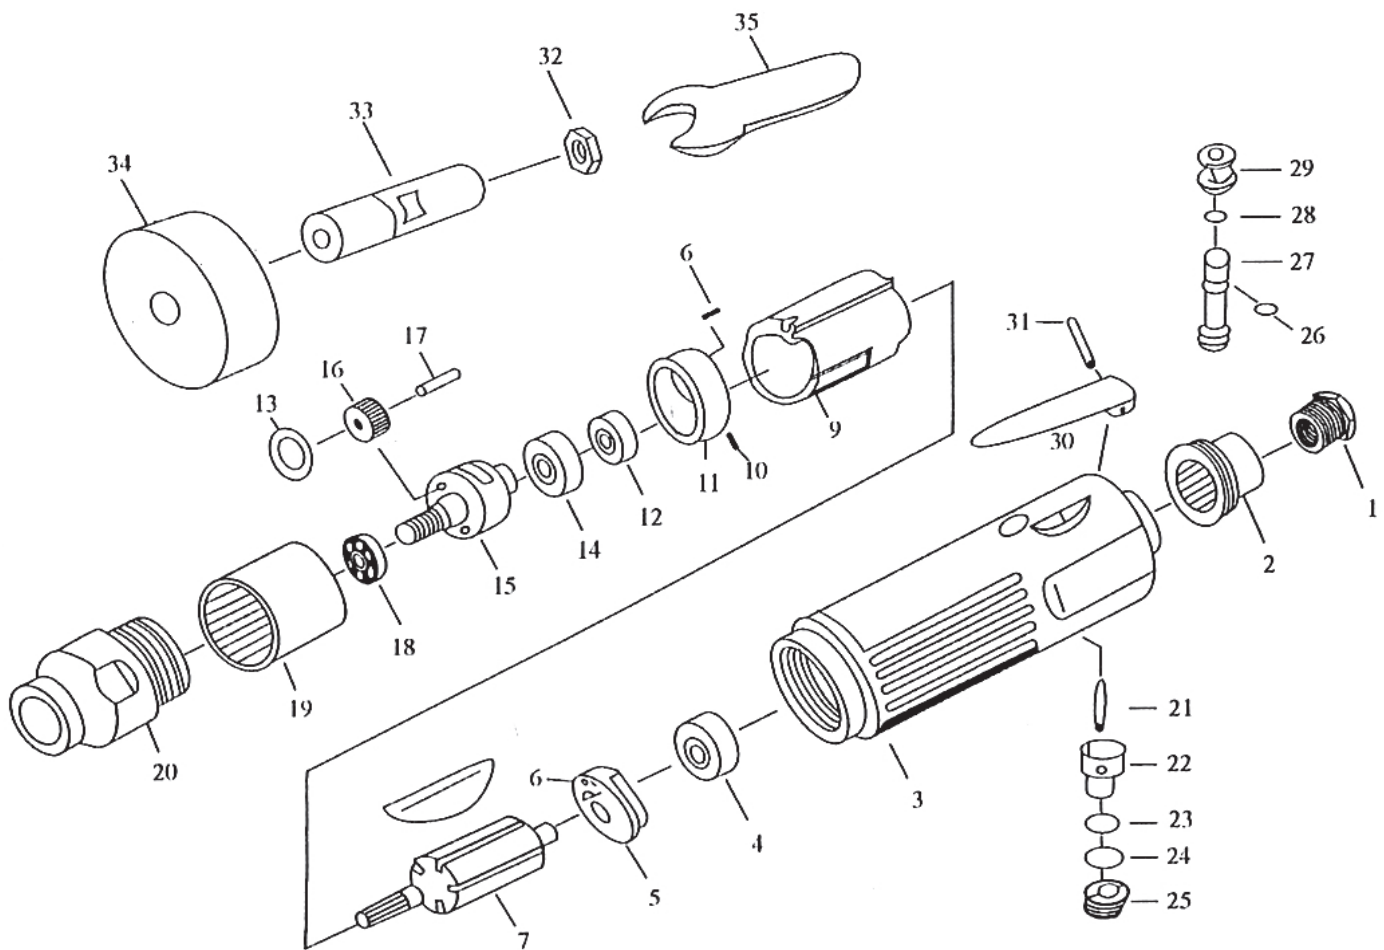

AIXIA Modelo 6034

AMOLADORA QUITA-ADHESIVOS

PARTS LIST

No.	Parts No.	Description	Q'ty
1	6634-01	Air Inlet	1
2	6634-02	Exhaust Deflector	1
3	6634-03	Motor Housing	1
4	6634-04	Ball Bearing (626ZZ)	1
5	6634-05	End Plate	1
6	6634-06	Spring Pin [$\varnothing 2.5 \times 6$]	1
7	6634-07	Rotor	1
8	6634-08	Rotor Blade	1
9	6634-09	Cylinder	1
10	6634-10	Spring Pin [$\varnothing 2.5 \times 6$]	2
11	6634-11	Front Plate	1
12	6634-12	Ball Bearing (608ZZ)	1
13	6634-13	Washer	1
14	6634-14	Ball Bearing (R8ZZ)	1
15	6634-15	Planet Carrier	1
16	6634-16	Planet Gear	2
17	6634-17	Pin [$\varnothing 3 \times 17.8$]	2
18	6634-18	Ball Bearing [R6ZZ]	1

No.	Parts No.	Description	Q'ty
19	6634-19	Internal Gear	1
20	6634-20	Clamp Nut	1
21	6634-21	Spring	1
22	6634-22	Air Regulator	1
23	6634-23	O-Ring [P7]	1
24	6634-24	O-Ring [P12]	1
25	6634-25	Valve Screw	1
26	6634-26	O-Ring [$\varnothing 3.6 \times 2.4$]	1
27	6634-27	Throttle Valve	1
28	6634-28	O-Ring [P5]	1
29	6634-29	Valve Bushing	1
30	6634-30	Throttle Lever	1
31	6634-31	Spring Pin [$\varnothing 3 \times 23$]	1
32	6634-32	Spring Pin	1
33	6634-33	Spacer	1
34	6634-34	Pad	1
35	6634-35	Spanner	1

ST-6634-P-0411A-PZ