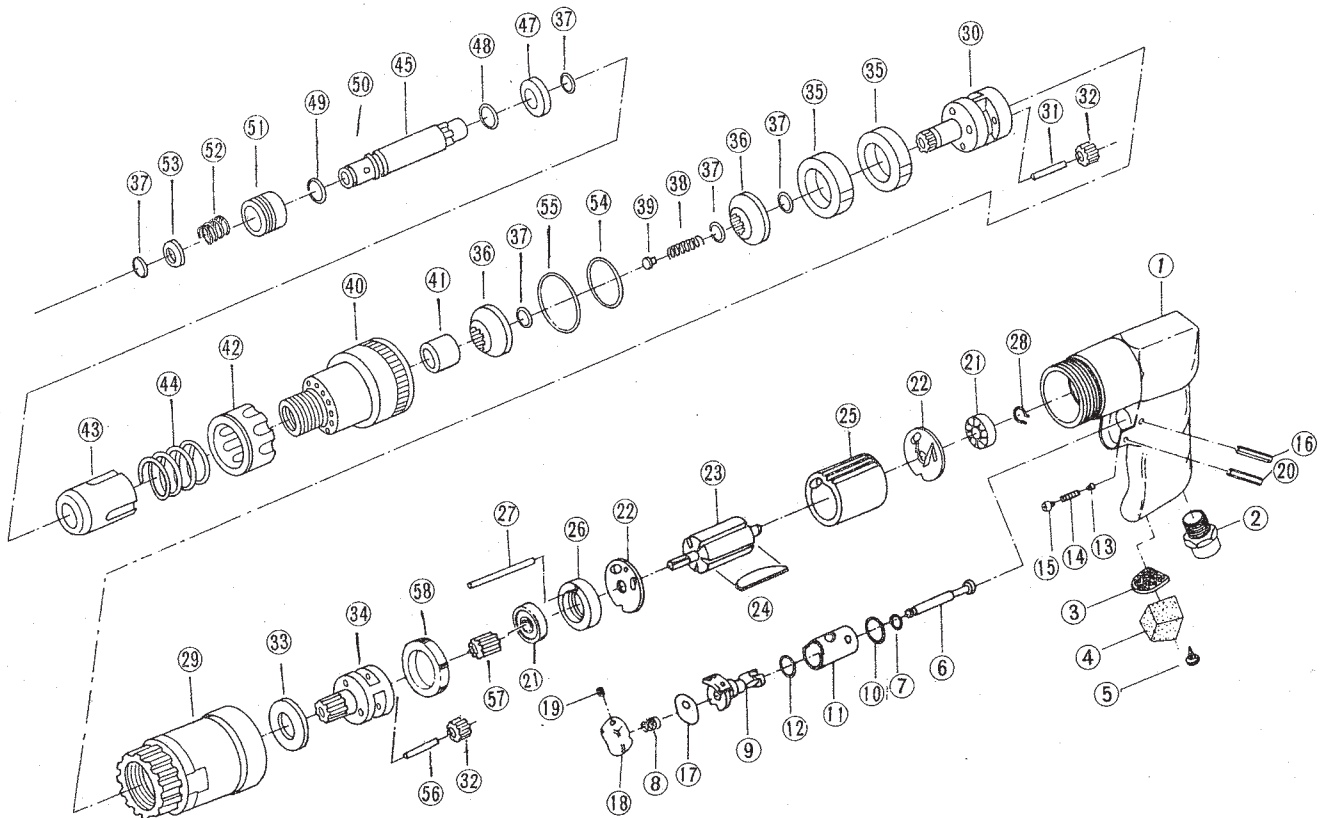

1/4" AIR SCREW DRIVER

PARTS LIST

Index No.	Parts No.	Description	Qty Per tool
1	2401	Body	1
2	2234	Body Nut	1
3	2318	Muffler	1
4	2382	Muffler Element	1
5	2317	Screw	2
6	2367	Valve Stem	1
7	3321	"O" Ring	1
8	2371	Valve Spring	1
9	2369	Reverse Valve	1
10	2366	"O" Ring	1
11	2370	Valve Body	1
12	2365	"O" Ring	1
13	2372	Detent Pin	1
14	2381	Detent Spring	1
15	2362	Set Screw	1
16	3402	Retaining Pin	1
17	2361	Detent Cover	1
18	2368	Trigger	1
19	2363	Set Screw	1
20	2383	Retaining Pin	1
21	3309	Bearing 626Z	2
22	2357	End Plate	2
23	2567	Rotor	1
24	3204	Vane	5
25	2359	Cylinder	1
26	2360	Spacer	1
27	2358	Cylinder Dowel	1
28	2201	Retaining Ring	1
29	2558	Spindle Housing	1

Index No.	Parts No.	Description	Qty Per tool
30	2569	Front Spindle	1
31	2572	Planet Gear Pin	3
32	2559	Planet Gear	6
33	2575	Washer	1
34	2570	Rear Spindle	1
35	2271	Bearing 6201Z	2
36	2560	Clutch Plate	2
37	2584	Snap Ring	5
38	2568	Clutch Spring	1
39	2580	Clutch Spring Guard	1
40	2561	Clutch Housing	1
41	2571	Bushing	1
42	2579	Torque Adjusting Collar	1
43	2562	Outer Sleeve Chuck	1
44	2585	Torque Adjusting Spring	1
45	2563	Chuck Shaft	1
47	2582	Throttle Washer	1
48	2366	"O" Ring	1
49	2566	Snap Ring	1
50	2573	Steel Ball	1
51	2564	Chuck Sleeve	1
52	2586	Chuck Spring	1
53	2583	Chuck Spacer Ring	1
54	2578	"O" Ring	1
55	2576	Washer	1
56	2574	Planet Gear Pin	3
57	2565	Internal Gear	1
58	2581	Collar	1