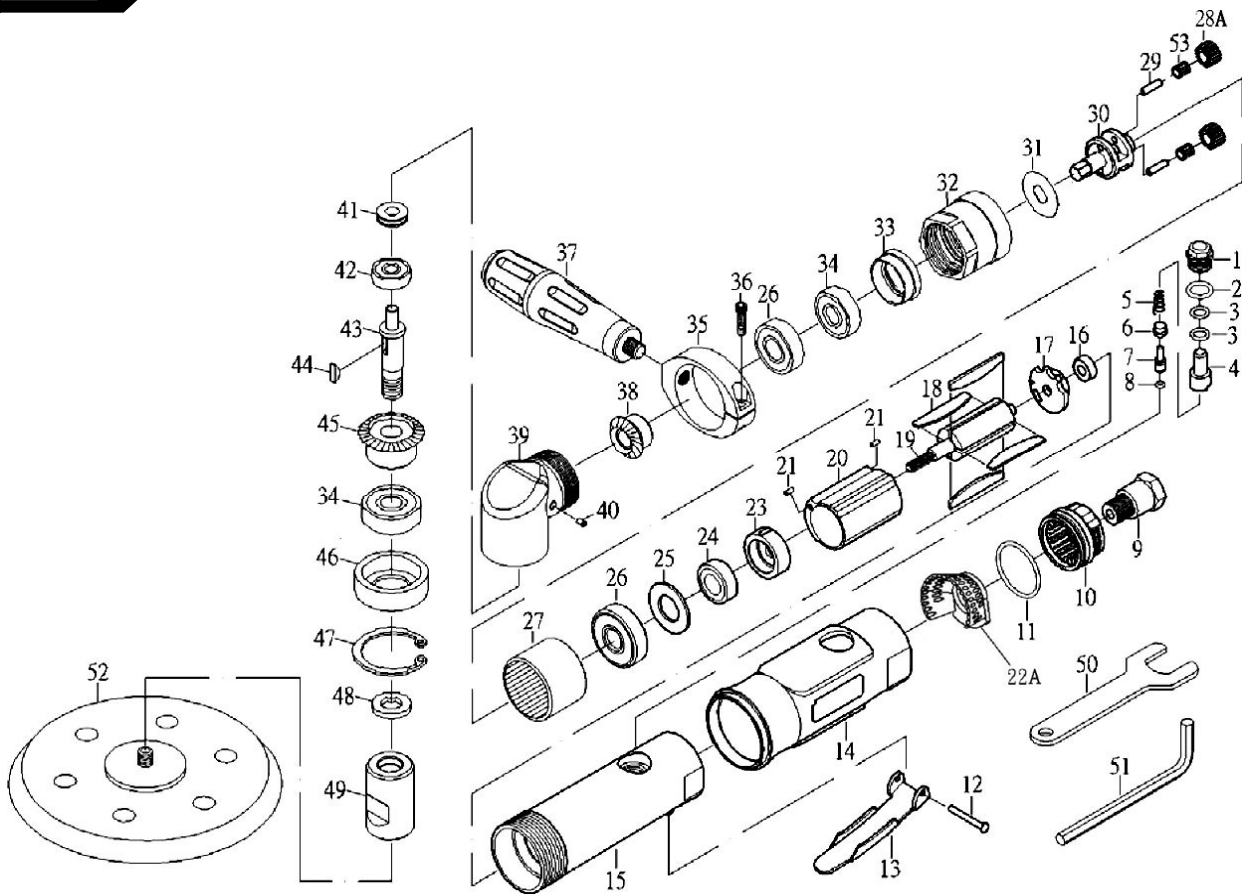

Modelo 205P PULIDORA

PARTS LIST

| No. | Parts No. | Description | Q'ty |
|-----|-----------|------------------------|------|
| 01 | P7740-01 | Screw | 1 |
| 02 | P7740-02 | O-Ring (P12) | 1 |
| 03 | P7740-03 | O-Ring (P8) | 2 |
| 04 | P7740-04 | Air Regulator | 1 |
| 05 | P7740-05 | Spring | 1 |
| 06 | P7740-06 | Valve Stem Bushing | 1 |
| 07 | P7740-07 | Valve Stem | 1 |
| 08 | P7740-08 | O-Ring (3.5x1.4) | 1 |
| 09 | P7740-09 | Air Inlet | 1 |
| 10 | P7740-10 | Exhaust Sleeve | 1 |
| 11 | P7740-11 | O-Ring (26.7x1.78) | 1 |
| 12 | P7740-12 | Spring Pin (3*24) | 1 |
| 13 | P7740-13 | Lever | 1 |
| 14 | P7740-14 | Protecting Rubber | 1 |
| 15 | P7740-15 | Housing | 1 |
| 16 | P7740-16 | Bearing (696ZZ) | 1 |
| 17 | P7740-17 | Rear Plate | 1 |
| 18 | P7740-18 | Rotor Blade | 4 |
| 19 | P7740-19 | Rotor (9T) | 1 |
| 20 | P7740-20 | Cylinder | 1 |
| 21 | P7740-21 | Pin 2.5*6 | 2 |
| 22A | P7740-22A | Cone Muffler | 1 |
| 23 | P7740-23 | Front Plate | 1 |
| 24 | P7740-24 | Bearing (608ZZ) | 1 |
| 25 | P7740-25 | Washer | 1 |
| 26 | P7740-26 | Bearing (6001ZZ) | 2 |
| 27 | P7740-27 | Thread Ring Gear (41T) | 1 |