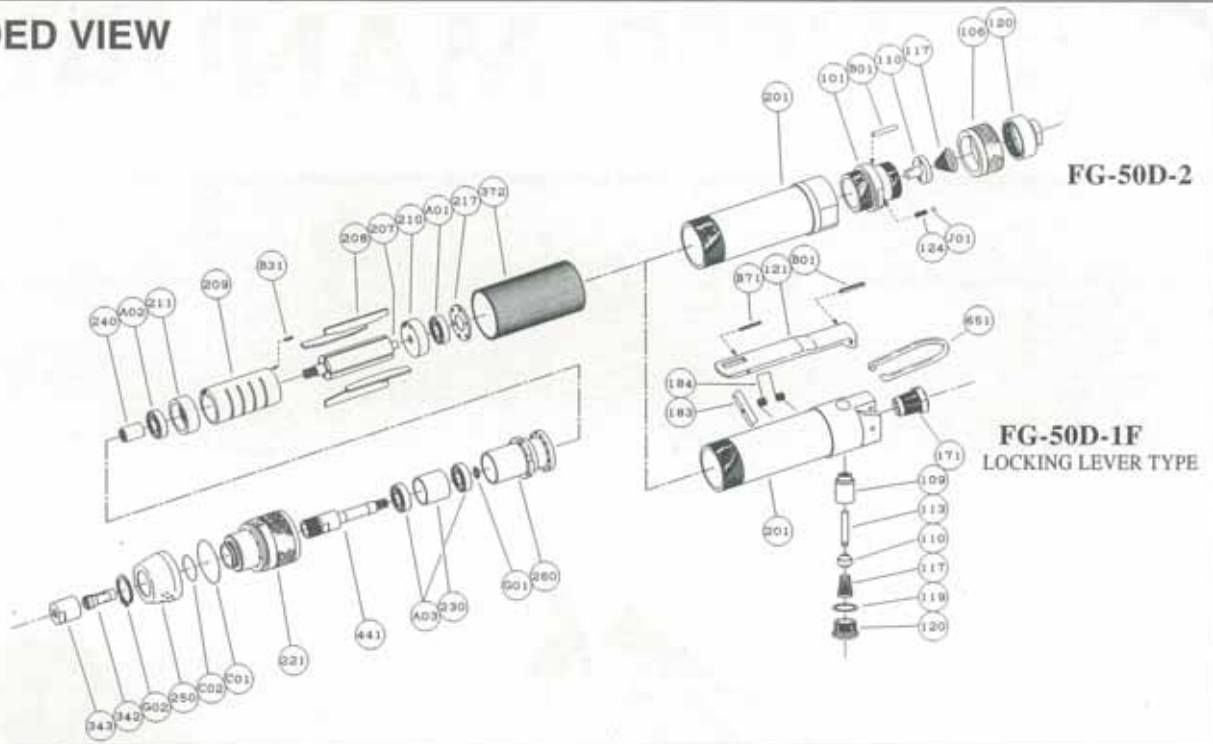

EXPLODED VIEW

PARTS LIST

Index No.	Parts No.	Parts Name	Qt.	Index No.	Parts No.	Parts Name	Qt.
FG-50D-1F				FG-50D-2			
-	G-106006-02	Housing Ass'y <PT>		-	G-106001-00	Housing Cover Ass'y <PT>	
-	G-106006-04	Housing Ass'y <NPT>		-	G-106001-01	Housing Cover Ass'y <NPT>	
201	G-106006-50	Housing	1	101	G-106101-00	Housing Cover	1
(109)	G-106109-00	Throttle Valve Bushing	1	106	G-040106-A	Throttle Valve Handle	1
117	G-105117-00	Throttle Valve Spring	1	110	G-011110-00	Throttle Valve	1
119	G-028119-00	T.V. Cover Packing	1	117	G-042117-00	Throttle Valve Spring	1
120	G-028120-00	Throttle Valve Cover	1	120	G-011120-00	Throttle Valve Cover <PT>	1
171	IB-3020S0	Inlet Bushing <PT>	1		G-011120-02	Throttle Valve Cover <NPT>	1
	IB-302NS0	Inlet Bushing <NPT>	1	124	G-005124-00	Knock Spring	1
B01	SP-320	Spring Pin	1	B01	NR-318.8	Needle Roller	1
-	G-028008-00	Throttle Valve Rod Ass'y		J01	B-3	Ball	1
110	H-001110-02	Throttle Valve	1	201	G-106201-01	Housing	1
113	G-028113-00	Throttle Valve Rod	1	207	G-106207-00	Rotor	1
-	A-122019-01	Lock Lever Ass'y		208	G-106208-00	Rotor Blade	4
121	A-122121-00	Throttle Valve Lever	1	209	G-106209-00	Cylinder	1
183	G-144183-02	Lock Key	1	(B31)	SP-26	Spring Pin	1
184	G-144184-00	Lock Spring	1	210	G-106210-00	Cylinder Upper Plate	1
B71	SP-218	Spring Pin	1	211	G-106211-00	Cylinder Lower Plate	1
207	G-106207-00	Rotor	1	217	G-106217-00	Bearing Cover	1
208	G-106208-00	Rotor Blade	4	221	G-106221-00	Spindle Bearing Cover	1
209	G-106209-00	Cylinder	1	230	G-106230-00	Bearing Spacer <B>	1
(B31)	SP-26	Spring Pin	1	240	G-105240-00	Coupling	1
210	G-106210-00	Cylinder Upper Plate	1	250	G-106250-00	Exhaust Cover	1
211	G-106211-00	Cylinder Lower Plate	1	260	G-106260-00	Bearing Case	1
217	G-106217-00	Bearing Cover	1	342	G-028342-07	Collet <6mm>	1
221	G-106221-00	Spindle Bearing Cover	1		G-028342-06	Collet <1/4">	1
230	G-106230-00	Bearing Spacer <B>	1	343	G-105343-00	Collet Nut	1
240	G-105240-00	Coupling	1	372	G-106372-00	Plastic Cover	1
250	G-106250-00	Exhaust Cover	1	441	G-106441-00	Spindle <B>	1
260	G-106260-00	Bearing Case	1	A01	BB-626	Ball Bearing	1
342	G-028342-07	Collet <6mm>	1	A02	BB-608	Ball Bearing	1
	G-028342-06	Collet <1/4">	1	A03	BB-608MN	Ball Bearing	2
343	G-105343-00	Collet Nut	1	C01	O-S34	"O" Ring	1
372	G-106372-00	Plastic Cover	1	C02	O-S20	"O" Ring	1
441	G-106441-00	Spindle <B>	1	G01	SR-S6	Snap Ring	1
651	G-028651-00	Hanger	1	G02	SR-S20	Snap Ring	1
A01	BB-626	Ball Bearing	1				
A02	BB-608	Ball Bearing	1				
A03	BB-608MN	Ball Bearing	2				
C01	O-S34	"O" Ring	1				
C02	O-S20	"O" Ring	1				
G01	SR-S6	Snap Ring	1				
G02	SR-S20	Snap Ring	1				

■ Standard Accessories

AC No.	Description	Qt.
F-104	12mm Open-End Wrench	1
F-105	14mm Open-End Wrench	1

● Optional Accessories

AC No.	Description	Qt.
G-028342-08	Collet <3mm>	1

- ☐ The related parts are shown in the thick frame.
- ☐ #201 and 209 are supplied together with parts shown in ( ).
- ☐ Specify parts number and quantity in ordering.