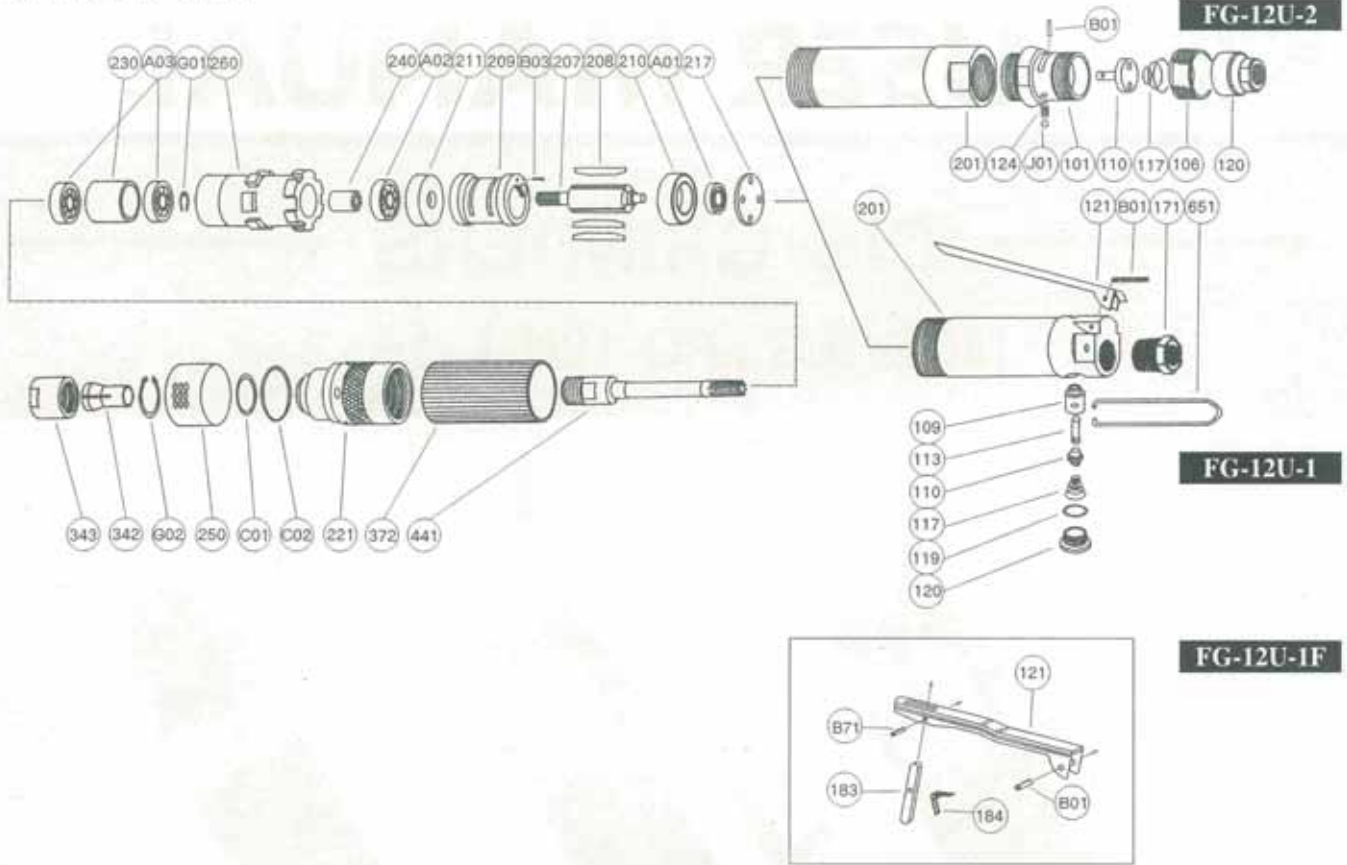

EXPLODED VIEW

PARTS LIST

Index No.	Parts No.	Parts Name	Qt.	Index No.	Parts No.	Parts Name	Qt.	Index No.	Parts No.	Parts Name	Qt.
FG-12U-1											
Asy No.	G-105006-00	Housing Ass'y (PT)		Asy No.	A-122019-01	Lock Lever Ass'y		210	G-105210-00	Cylinder Upper Plate	1
Asy No.	G-105006-03	Housing Ass'y (NPT)		121	A-122121-00	Lock Lever	1	211	G-105211-00	Cylinder Lower Plate	1
109	G-105109-00	Throttle Valve Bushing	1	183	G-144183-02	Lock Key	1	217	G-105217-00	Bearing Cover	1
117	G-105117-00	Throttle Valve Spring	1	184	G-144184-00	Lock Spring	1	221	G-105221-00	Spindle Bearing Cover	1
119	G-028119-00	T.V. Cover Packing	1	B71	SP-218	Spring Pin	1	230	G-106230-00	Bearing Spacer (B)	1
120	G-028120-00	Throttle Valve Cover	1	FG-12U-2							
121	G-028121-00	Throttle Valve Lever	1	Asy No.	G-105001-00	Housing Cover Ass'y (PT)		240	G-105240-00	Coupling	1
171	IB-3020S0	Inlet Bushing (PT)	1	Asy No.	G-105001-01	Housing Cover Ass'y (NPT)		250	G-105250-00	Exhaust Cover (Side)	1
	IB-302NS0	Inlet Bushing (NPT)	1	101	G-105101-00	Housing Cover	1	260	G-105260-01	Bearing Case	1
201	G-105201-02	Housing	1	106	G-005106-01	Throttle Valve Handle	1	342	G-028342-07	Collet (6mm)	1
B01	SP-320	Spring Pin	1	110	G-005110-00	Throttle Valve	1	343	G-105343-01	Collet Nut	1
Asy No.	G-105008-00	Throttle Valve Rod Ass'y		372	G-105372-00	Plastic Cover	1	441	G-106441-00	Spindle (B)	1
110	H-001110-02	Throttle Valve	1	441	G-106441-00	Spindle (B)	1	651	W-070651-00	Hanger (For FG-12U-1,-1F)	1
113	G-105113-00	Throttle Valve Rod	1	120	G-005120-00	Throttle Valve Cover (PT)	1	A01	BB-624	Ball Bearing	1
FG-12U-1F											
Asy No.	G-105006-02	Housing Ass'y (PT)			G-005120-01	Throttle Valve Cover (NPT)	1	A02	BB-607	Ball Bearing	1
Asy No.	G-105006-04	Housing Ass'y (NPT)		124	G-005124-00	Knock Spring	1	A03	BB-608MN	Ball Bearing	2
109	G-105109-00	Throttle Valve Bushing	1	B01	NR-3168	Needle Roller	1	C01	O-S20	"O" Ring	1
117	G-105117-00	Throttle Valve Spring	1	J01	B-3	Ball	1	C02	O-S22	"O" Ring	1
119	G-028119-00	T.V. Cover Packing	1	201	G-105201-03	Housing	1	G01	SR-S6	Snap Ring	1
120	G-028120-00	Throttle Valve Cover	1	Following parts can be used interchangeably among FG-12U-1,-1F and -2.							
171	IB-3020S0	Inlet Bushing (PT)	1	207	G-105207-00	Rotor	1	G02	SR-S20	Snap Ring	1
	IB-302NS0	Inlet Bushing (NPT)	1	208	G-105208-00	Rotor Blade	3	OPTIONAL PART			
201	G-105201-02	Housing	1	209	G-105209-00	Cylinder	1	250	G-105250-01	Exhaust Cover (Front)	1
B01	SP-320	Spring Pin	1	(B03)	SP-156	Spring Pin	1	342	G-028342-08	Collet (3mm)	1
Asy No.	G-105008-00	Throttle Valve Rod Ass'y		<table border="1"> <tr> <td>G-028342-04</td> <td>Collet (1/8")</td> <td>1</td> </tr> <tr> <td>G-028342-06</td> <td>Collet (1/4")</td> <td>1</td> </tr> </table>							
110	H-001110-02	Throttle Valve	1								
113	G-105113-00	Throttle Valve Rod	1								

☐ Ass'y No. denotes the assembled parts comprising of more than 1 pc. of parts.

☐ Specify parts number and quantity in ordering.

The related parts are shown in the thick frame.

■ Standard Accessories : F-104.....12mm Open-End Wrench 1..

☐ #209 is supplied together with parts shown in ( ).

F-105.....14mm Open-End Wrench 1.