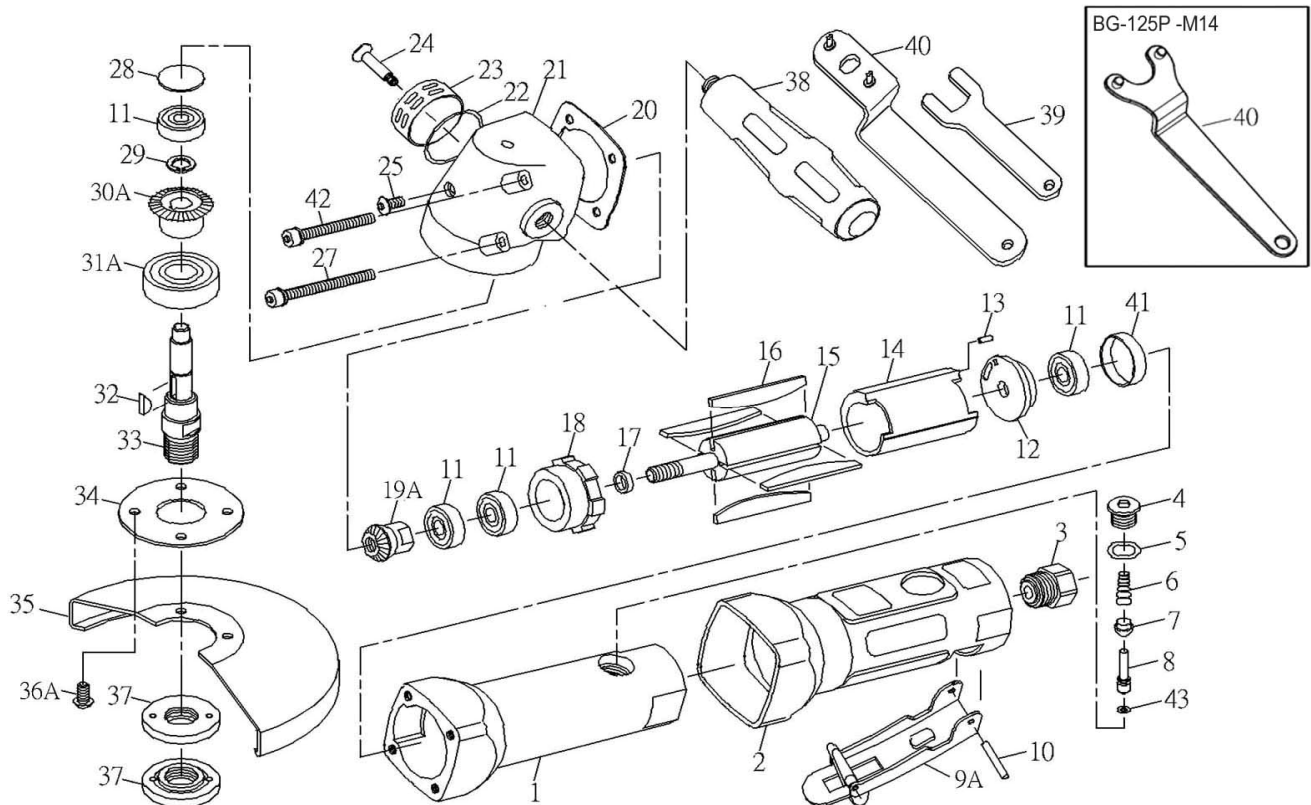

Modelo BG-125P -5/8" Modelo BG-125P -M14

DESBARBADORA ANGULAR 125

PARTS LIST

No.	Parts No.	Description	Q'ty
1	P7736-01	Housing	1
2	P7736-02	Protect Rubber	1
3	P7736-03	Air Inlet	1
4	P7736-04	Screw	1
5	P7736-05	O-Ring	1
6	P7736-06	Spring	1
7	P7736-07	Valve Stem Bushing	1
8	P7736-08	Valve Stem	1
9A	P7736-09A	Lever	1
10	P7736-10	Pin	1
11	P7736-11	Bearing (608ZZ)	4
12	P7736-12	Rear Plate	1
13	P7736-13	Pin (Steel Ball)	1
14	P7736-14	Cylinder	1
15	P7736-15	Rotor	1
16	P7736-16	Rotor Blade	4
17	P7736-17	Bearing Spacer	1
18	P7736-18	Front Plate	1
19A	P7736-19A	Bevel Gear	1
20	P7736-20	Packing	1
21	P7736-21	Angle Housing	1
22	P7736-22	O-Ring	1
23	P7736-23	Exhaust Sleeve	1

No.	Parts No.	Description	Q'ty
24	P7736-24	Screw	1
25	P7736-25	Screw	1
27	P7736-27	Screw (M5X55L)	2
28	P7736-28	Spacer	1
29	P7736-29	Retaining Ring	1
30A	P7736-30A	Bevel Gear	1
31A	P7736-31A	Bearing (6202ZZ)	1
32	P7736-32	Key	1
33	P7737-33A	Shaft (5/8")	1
	P7737-33B	Shaft (M14)	1
34	P7736-34	Face Plate	1
35	P7737-35A	Disc Cover (5")	1
36A	P7736-36A	Screw	4
	P7737-37A	Disc Nut (5/8")	2
	P7737-37B	Disc Nut (M14)	1
37	P7737-37C	Disc Nut (M14)	1
	P7737-37C	Disc Nut (M14)	1
38	P7736-38	Handle	1
39	P7736-39B	Stop Spanner 14MM	1
40	P7737-40A	Disc Spanner (5/8")	1
	P7737-40B	Disc Spanner (M14)	1
41	P7736-41	Shroud	1
42	P7736-42	Screw	2
43	P7736-43	O-Ring (M5x45L)	1

ST-P7736(6A)(7)(7A)-P-1208G-ST