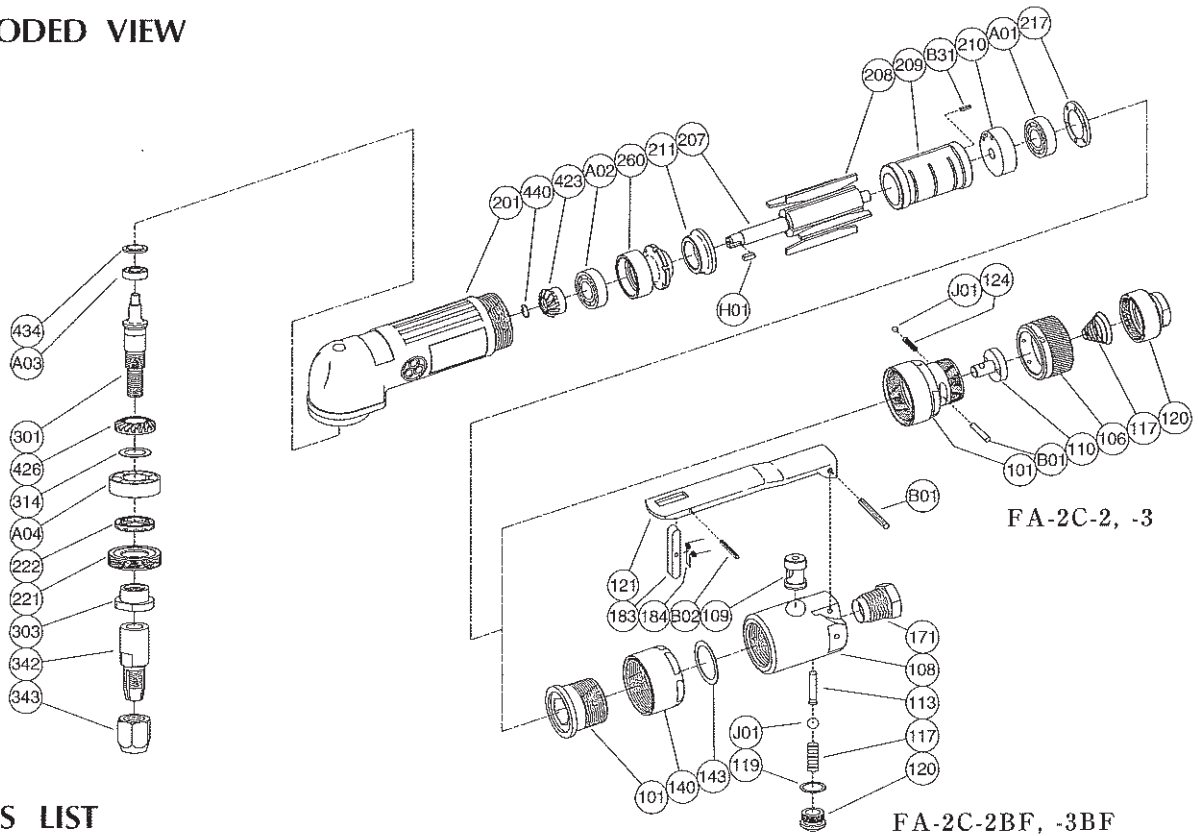

PARTS LIST MODEL: FA-2C-2, -2BF, -3, -3BF

EXPLODED VIEW

PARTS LIST

Index No.	Parts No.	Parts Name	Qt.
FA-2C-2, -3			
Ass'y No.	G-145001-00	Housing Cover Ass'y (PT)	
Ass'y No.	G-145001-02	Housing Cover Ass'y (NPT)	
101	G-145101-00	Housing Cover	1
106	G-005106-01	Throttle Valve Handle	1
110	G-005110-00	Throttle Valve	1
117	G-042117-00	Throttle Valve Spring	1
120	G-005120-00	Throttle Valve Cover (PT)	1
	G-005120-01	Throttle Valve Cover (NPT)	1
124	G-005124-00	Knock Spring	1
B01	NR-316.8	Needle Roller	1
J01	B-3	Ball	1
FA-2C-2BF, -3BF			
Ass'y No.	A-122001-01	Housing Cover Ass'y (PT)	
Ass'y No.	A-122001-02	Housing Cover Ass'y (NPT)	
101	A-122101-00	Housing Cover	1
140	A-122140-00	Cup Nut	1
143	A-082143-00	Housing Cover Packing (B)	1
Ass'y No.	A-122003-01	Throttle Valve Ass'y (PT)	
Ass'y No.	A-122003-02	Throttle Valve Ass'y (NPT)	
108	A-122003-50	Throttle Valve Body	1
(109)	G-144109-00	Throttle Valve Bushing	1
113	G-144113-00	Throttle Valve Rod	1
117	D-021117-00	Throttle Valve Spring	1
119	D-021119-00	T.V. Cover Packing	1
120	D-021120-00	Throttle Valve Cover	1
171	IB-3020S0	Inlet Bushing (PT)	1
	IB-302NS0	Inlet Bushing (NPT)	1
B01	SP-320	Spring Pin	1
J01	B-5/16U	Urethane Ball	1
Ass'y No.	A-122019-01	"F" Safety Lever Ass'y	
121	A-122121-00	Throttle Valve Lever	1
183	G-144183-02	Safety Lock	1

- Ass'y No. denotes the assembled parts comprising of more than 1 pc. of parts. The related parts are shown in the thick frame.
- #108 and 209 are supplied together with parts shown in ().

- Specify parts number and quantity in ordering.
- Standard Accessories : F-105.....14mm Open-End Wrench 1.
F-106.....17mm Open-End Wrench 1.